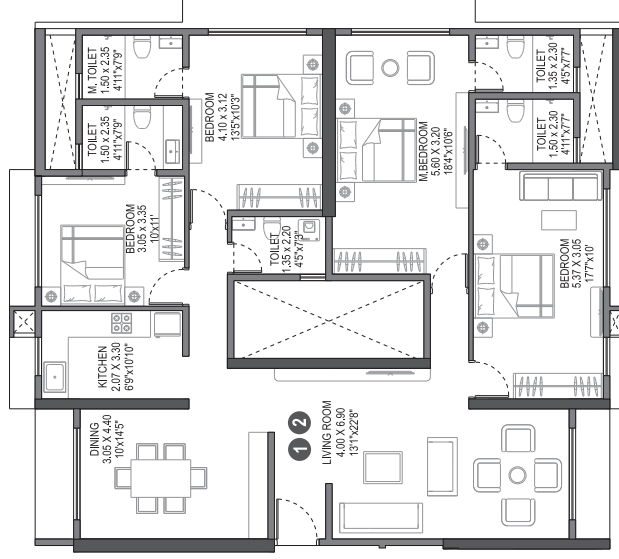

EXPERIENCE
the **P** factor

Typical Unit Plan

3rd to 7th, 9th to 14th, 16th to 22nd Floor

1 BHK

AREA STATEMENT IN SQ.M. & SQ.FT.

FLAT NO.	TYPE	CARPET AREA	
		SQ.M.	SQ.FT.
3	1 BHK	43.39	467

Typical Unit Plan

EXPERIENCE
the **P** factor

Combined Unit Plan

3rd to 7th, 9th to 14th Floor

3 BHK

AREA STATEMENT IN SQ.M & SQ.FT

FLAT NO.	TYPE	CARPET AREA	
		SQ.M	SQ.FT
3+4	3 BHK	86.84	934

EXPERIENCE
the **P** factor

Combined Unit Plan

16th to 22nd Floor

3 BHK

AREA STATEMENT IN SQ.M & SQ.FT

FLAT NO.	TYPE	CARPET AREA	
		SQ.M	SQ.FT
3+4	3 BHK	86.84	934

Combined Unit Plan

3rd to 7th, 9th to 14th Floor

4 BHK

AREA STATEMENT IN SQ.M & SQ.FT

FLAT NO.	TYPE	CARPET AREA	
		SQ.M	SQ.FT
1+2	4 BHK	133.96	1441

Combined Unit Plan

16th to 22nd Floor

4 BHK

AREA STATEMENT IN SQ.M & SQ.FT

FLAT NO.	TYPE	CARPET AREA	
		SQ.M	SQ.FT
1+2	4 BHK	133.96	1441