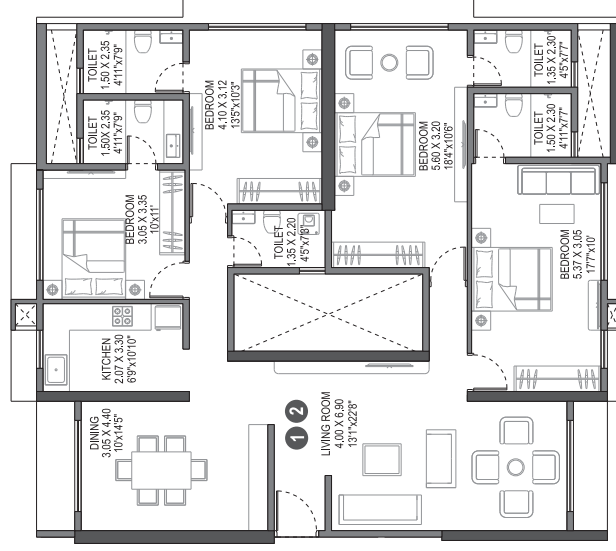

EXPERIENCE
the **P** factor

Typical Unit Plan

3rd to 7th, 9th to 14th, 16th to 22nd Floor

1 BHK

AREA STATEMENT IN SQ.M. & SQ.FT.

FLAT NO.	TYPE	CARPET AREA	
		SQ.M.	SQ.FT.
3	1 BHK	43.39	467

Typical Unit Plan

FLAT NO.	TYPE	CARPET AREA	
		SQ.M.	SQ.FT.
2	2 BHK	65.22	702.00

Typical Unit Plan

3rd to 7th, 9th to 14th, 16th to 22nd Floor

2 BHK

AREA STATEMENT IN SQ.M. & SQ.FT.

FLAT NO.	TYPE	CARPET AREA	
		SQ.M.	SQ.FT.
1	2 BHK	67.54	727

16th to 22nd Floor

3 BHK

AREA STATEMENT IN SQ.M & SQ.FT

FLAT NO.	TYPE	CARPET AREA	
		SQ.M	SQ.FT
3+4	3 BHK	86.84	934

Combined Unit Plan

3rd to 7th, 9th to 14th Floor

4 BHK

AREA STATEMENT IN SQ.M & SQ.FT

FLAT NO.	TYPE	CARPET AREA	
		SQ.M	SQ.FT
1+2	4 BHK	133.96	1441

Combined Unit Plan

16th to 22nd Floor

4 BHK

AREA STATEMENT IN SQ.M & SQ.FT

FLAT NO.	TYPE	CARPET AREA	
		SQ.M	SQ.FT
1+2	4 BHK	133.96	1441