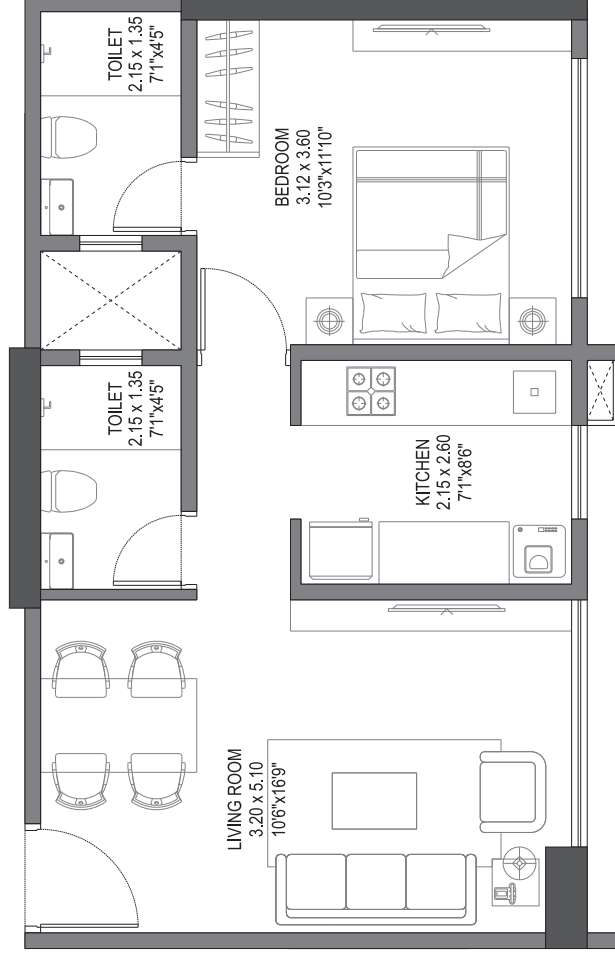

EXPERIENCE
the **P** factor

Typical Unit Plan

3rd to 7th, 9th to 14th, 16th to 22nd Floor

1 BHK

AREA STATEMENT IN SQ.M. & SQ.FT.

FLAT NO.	TYPE	CARPET AREA	
		SQ.M.	SQ.FT.
3	1 BHK	43.39	467

Typical Unit Plan

3rd to 7th, 9th to 14th Floor

2 BHK

AREA STATEMENT IN SQ.M. & SQ.FT.

FLAT NO.	TYPE	CARPET AREA	
		SQ.M.	SQ.FT.
5	2 BHK	58.53	630

EXPERIENCE
the **P** factor

Typical Unit Plan

16th to 22nd Floor

2 BHK

AREA STATEMENT IN SQ.M. & SQ.FT.

FLAT NO.	TYPE	CARPET AREA	
		SQ.M.	SQ.FT.
5	2 BHK	61.78	665

EXPERIENCE
the **P** factor

Typical Unit Plan

3rd to 7th, 9th to 14th, 16th to 22nd Floor

2 BHK

AREA STATEMENT IN SQ.M. & SQ.FT.

FLAT NO.	TYPE	CARPET AREA	
		SQ.M.	SQ.FT.
2	2 BHK	65.22	702.00

Typical Unit Plan

3rd to 7th, 9th to 14th, 16th to 22nd Floor

2 BHK

AREA STATEMENT IN SQ.M. & SQ.FT.

FLAT NO.	TYPE	CARPET AREA	
		SQ.M.	SQ.FT.
1	2 BHK	67.54	727