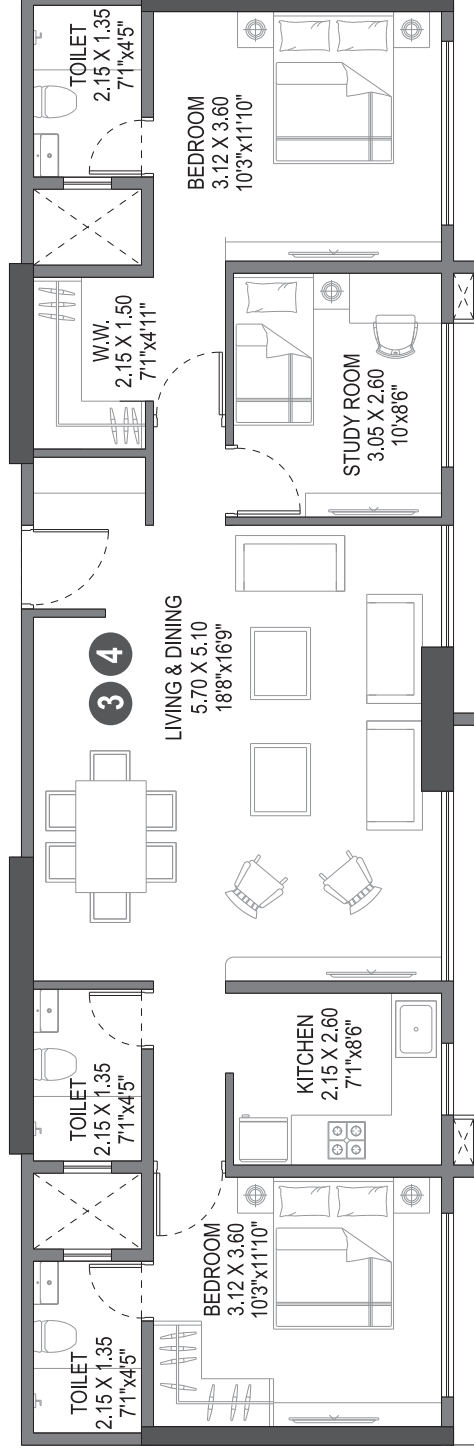

EXPERIENCE
the **P** factor

Combined Unit Plan

16th to 22nd Floor

3 BHK

AREA STATEMENT IN SQ.M & SQ.FT

FLAT NO.	TYPE	CARPET AREA	
		SQ.M	SQ.FT
3+4	3 BHK	86.84	934