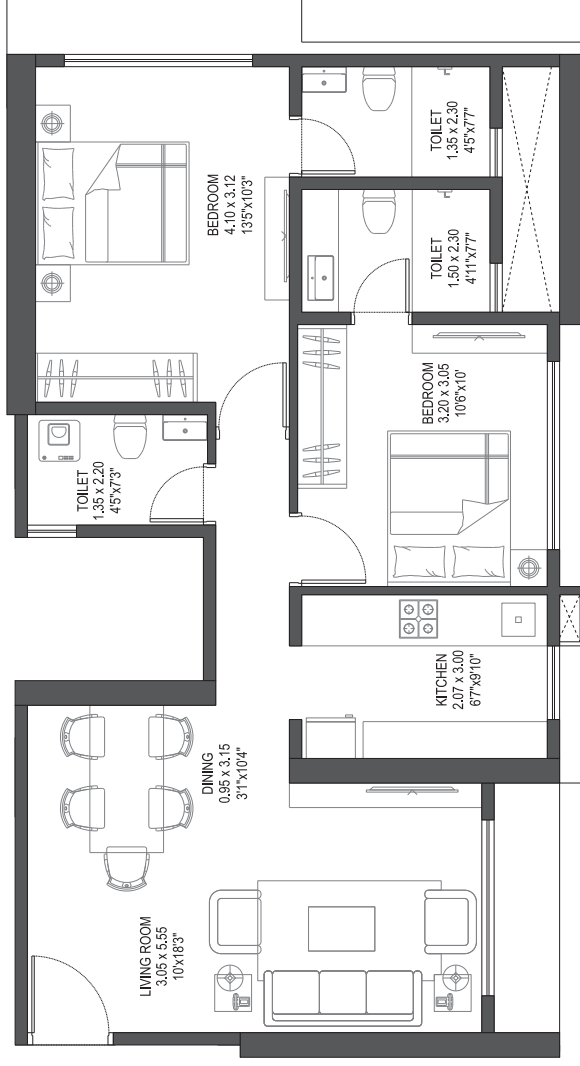

EXPERIENCE
the **P** factor

Typical Unit Plan

3rd to 7th, 9th to 14th, 16th to 22nd Floor

1 BHK

AREA STATEMENT IN SQ.M. & SQ.FT.

FLAT NO.	TYPE	CARPET AREA	
		SQ.M.	SQ.FT.
3	1 BHK	43.39	467

Typical Unit Plan

3rd to 7th, 9th to 14th Floor

2 BHK

AREA STATEMENT IN SQ.M. & SQ.FT.

FLAT NO.	TYPE	CARPET AREA	
		SQ.M.	SQ.FT.
5	2 BHK	58.53	630

EXPERIENCE
the **P** factor

Typical Unit Plan

16th to 22nd Floor

2 BHK

AREA STATEMENT IN SQ.M. & SQ.FT.

FLAT NO.	TYPE	CARPET AREA	
		SQ.M.	SQ.FT.
5	2 BHK	61.78	665

EXPERIENCE
the **P** factor

Typical Unit Plan

3rd to 7th, 9th to 14th, 16th to 22nd Floor

2 BHK

AREA STATEMENT IN SQ.M. & SQ.FT.

FLAT NO.	TYPE	CARPET AREA	
		SQ.M.	SQ.FT.
2	2 BHK	65.22	702.00

Typical Unit Plan

3rd to 7th, 9th to 14th, 16th to 22nd Floor

2 BHK

AREA STATEMENT IN SQ.M. & SQ.FT.

FLAT NO.	TYPE	CARPET AREA	
		SQ.M.	SQ.FT.
1	2 BHK	67.54	727