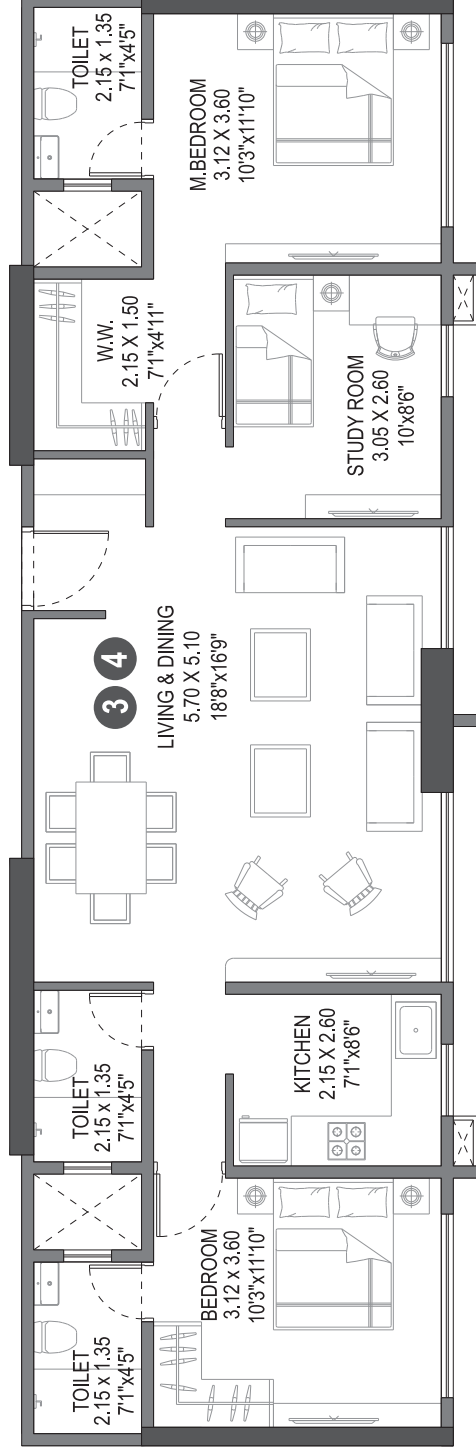

EXPERIENCE
the **P** factor

Combined Unit Plan

3rd to 7th, 9th to 14th Floor

3 BHK

AREA STATEMENT IN SQ.M & SQ.FT

FLAT NO.	TYPE	CARPET AREA	
		SQ.M	SQ.FT
3+4	3 BHK	86.84	934