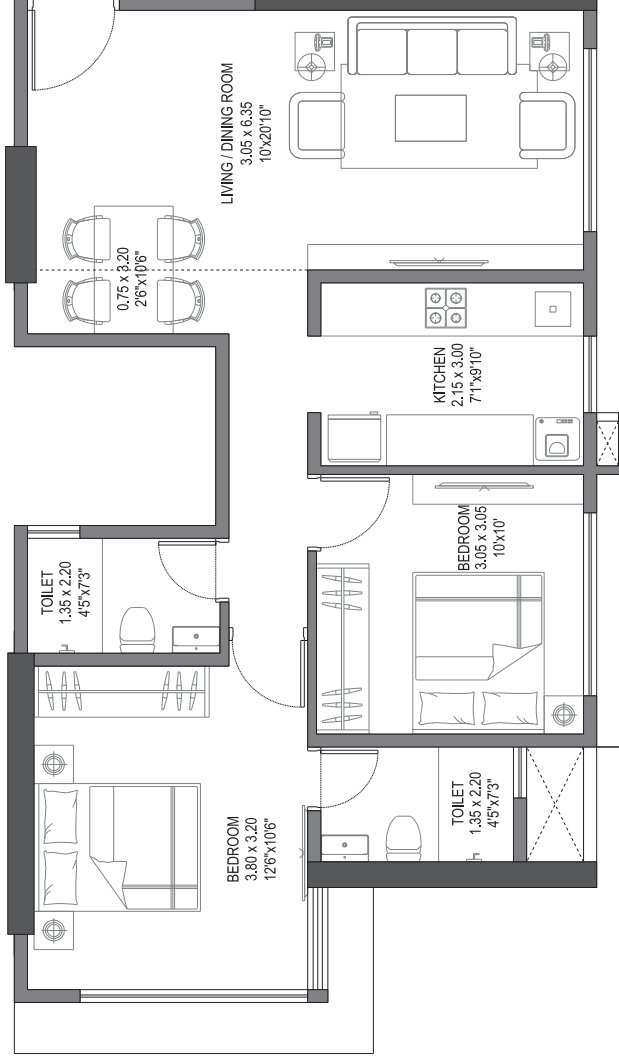

EXPERIENCE
the **P** factor

Typical Unit Plan

3rd to 7th, 9th to 14th, 16th to 22nd Floor

1 BHK

AREA STATEMENT IN SQ.M. & SQ.FT.

FLAT NO.	TYPE	CARPET AREA	
		SQ.M.	SQ.FT.
3	1 BHK	43.39	467

Typical Unit Plan

3rd to 7th, 9th to 14th Floor

2 BHK

AREA STATEMENT IN SQ.M. & SQ.FT.

FLAT NO.	TYPE	CARPET AREA	
		SQ.M.	SQ.FT.
5	2 BHK	58.53	630

EXPERIENCE
the **P** factor

Typical Unit Plan

16th to 22nd Floor

2 BHK

AREA STATEMENT IN SQ.M. & SQ.FT.

FLAT NO.	TYPE	CARPET AREA	
		SQ.M.	SQ.FT.
5	2 BHK	61.78	665

EXPERIENCE
the **P** factor

Typical Unit Plan

3rd to 7th, 9th to 14th, 16th to 22nd Floor

2 BHK

AREA STATEMENT IN SQ.M. & SQ.FT.

FLAT NO.	TYPE	CARPET AREA	
		SQ.M.	SQ.FT.
2	2 BHK	65.22	702.00

Typical Unit Plan

3rd to 7th, 9th to 14th, 16th to 22nd Floor

2 BHK

AREA STATEMENT IN SQ.M. & SQ.FT.

FLAT NO.	TYPE	CARPET AREA	
		SQ.M.	SQ.FT.
1	2 BHK	67.54	727