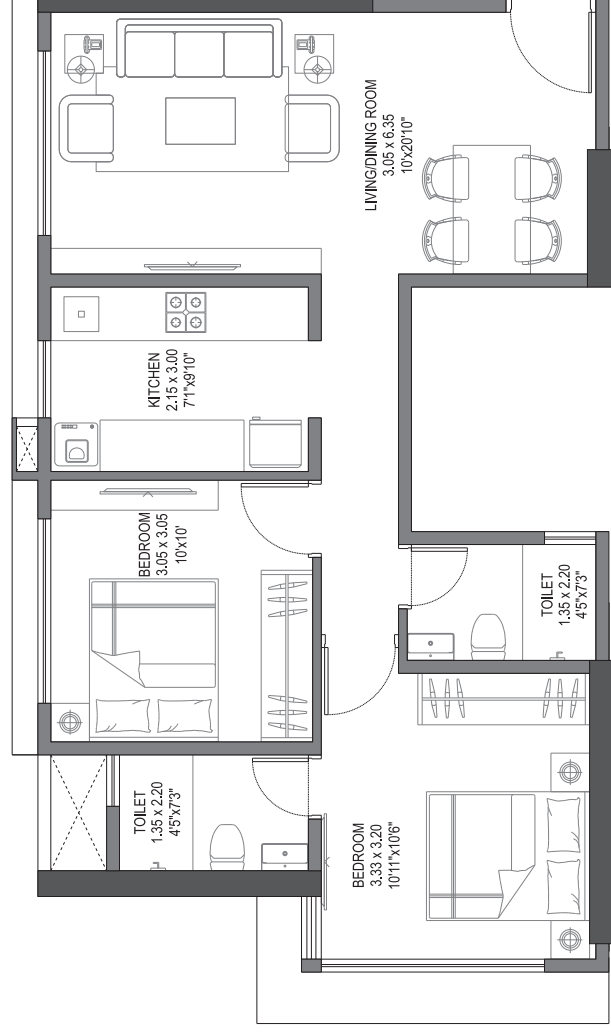

EXPERIENCE
the **P** factor

Typical Unit Plan

3rd to 7th, 9th to 14th, 16th to 22nd Floor

1 BHK

AREA STATEMENT IN SQ.M. & SQ.FT.

FLAT NO.	TYPE	CARPET AREA	
		SQ.M.	SQ.FT.
3	1 BHK	43.39	467

Typical Unit Plan

3rd to 7th, 9th to 14th Floor

2 BHK

AREA STATEMENT IN SQ.M. & SQ.FT.

FLAT NO.	TYPE	CARPET AREA	
		SQ.M.	SQ.FT.
5	2 BHK	58.53	630

EXPERIENCE
the **P** factor

Typical Unit Plan

16th to 22nd Floor

2 BHK

AREA STATEMENT IN SQ.M. & SQ.FT.

FLAT NO.	TYPE	CARPET AREA	
		SQ.M.	SQ.FT.
5	2 BHK	61.78	665

EXPERIENCE
the **P** factor

Typical Unit Plan

3rd to 7th, 9th to 14th, 16th to 22nd Floor

2 BHK

AREA STATEMENT IN SQ.M. & SQ.FT.

FLAT NO.	TYPE	CARPET AREA	
		SQ.M.	SQ.FT.
2	2 BHK	65.22	702.00

Typical Unit Plan

3rd to 7th, 9th to 14th, 16th to 22nd Floor

2 BHK

AREA STATEMENT IN SQ.M. & SQ.FT.

FLAT NO.	TYPE	CARPET AREA	
		SQ.M.	SQ.FT.
1	2 BHK	67.54	727