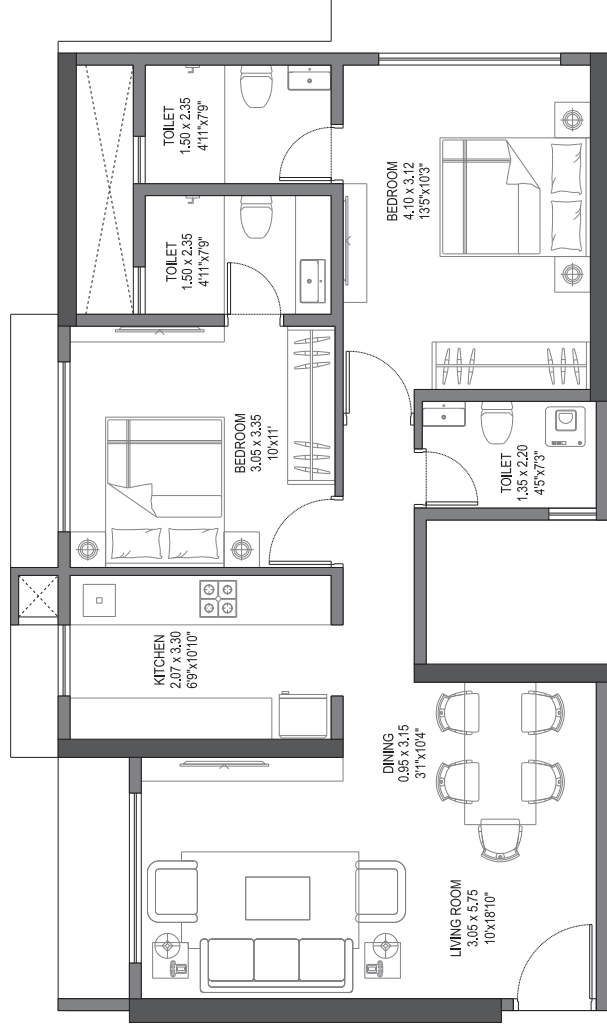

EXPERIENCE
the **P** factor

Typical Unit Plan

3rd to 7th, 9th to 14th, 16th to 22nd Floor

1 BHK

AREA STATEMENT IN SQ.M. & SQ.FT.

FLAT NO.	TYPE	CARPET AREA	
		SQ.M.	SQ.FT.
3	1 BHK	43.39	467

Typical Unit Plan

3rd to 7th, 9th to 14th Floor

2 BHK

AREA STATEMENT IN SQ.M. & SQ.FT.

FLAT NO.	TYPE	CARPET AREA	
		SQ.M.	SQ.FT.
5	2 BHK	58.53	630

EXPERIENCE
the **P** factor

Typical Unit Plan

16th to 22nd Floor

2 BHK

AREA STATEMENT IN SQ.M. & SQ.FT.

FLAT NO.	TYPE	CARPET AREA	
		SQ.M.	SQ.FT.
5	2 BHK	61.78	665

EXPERIENCE
the **P** factor

Typical Unit Plan

3rd to 7th, 9th to 14th, 16th to 22nd Floor

2 BHK

AREA STATEMENT IN SQ.M. & SQ.FT.

FLAT NO.	TYPE	CARPET AREA	
		SQ.M.	SQ.FT.
2	2 BHK	65.22	702.00

Typical Unit Plan

3rd to 7th, 9th to 14th, 16th to 22nd Floor

2 BHK

AREA STATEMENT IN SQ.M. & SQ.FT.

FLAT NO.	TYPE	CARPET AREA	
		SQ.M.	SQ.FT.
1	2 BHK	67.54	727